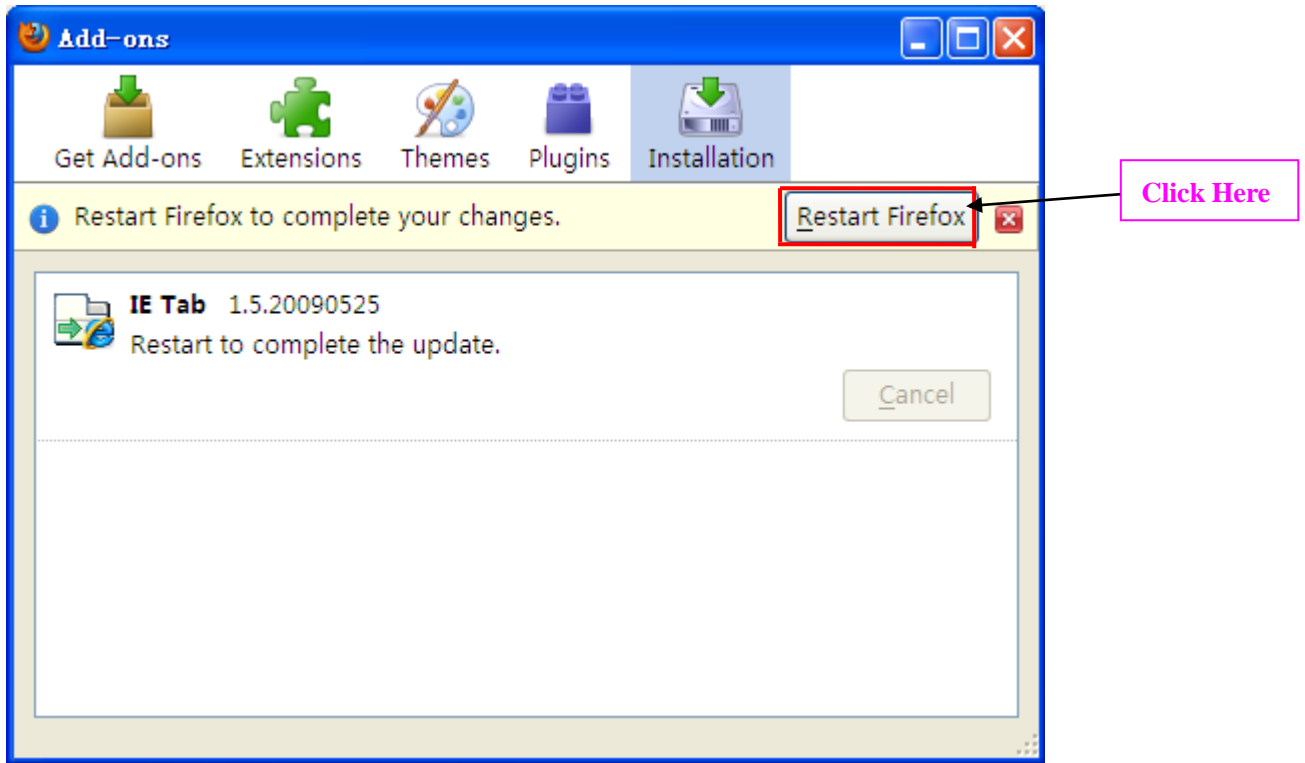

Firefox Operation manual

1. Open firefox browser, go to <https://addons.mozilla.org/zh-CN/firefox/addon/ie-tab/> to download activeX, see below pic.

2. Pls go to Tools->IE Tab Options

Then add your dvr ip address,see below