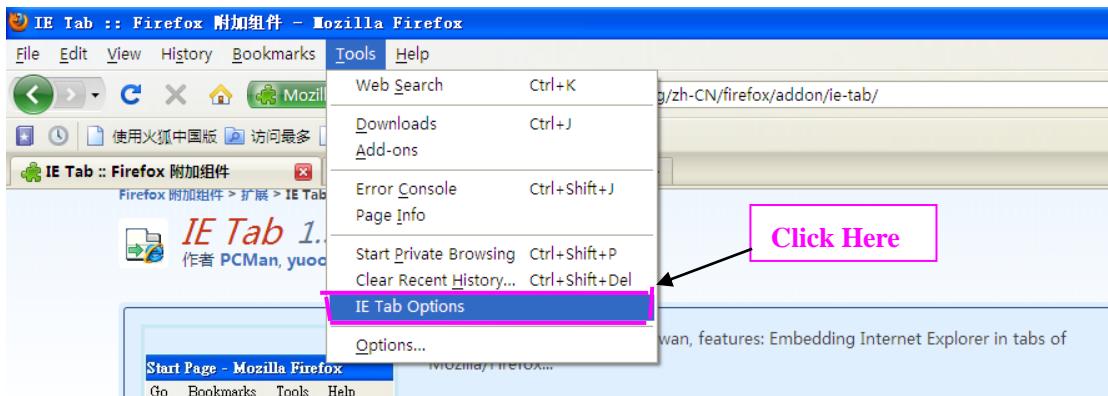

Firefox Operation manual

1. Open firefox browser, go to <https://addons.mozilla.org/zh-CN/firefox/addon/ie-tab/> to download activeX, see below pic.

2. Pls go to Tools->IE Tab Options

Then add your dvr ip address,see below

Then go to visit <http://60.12.9.26:9095/> , see below pic