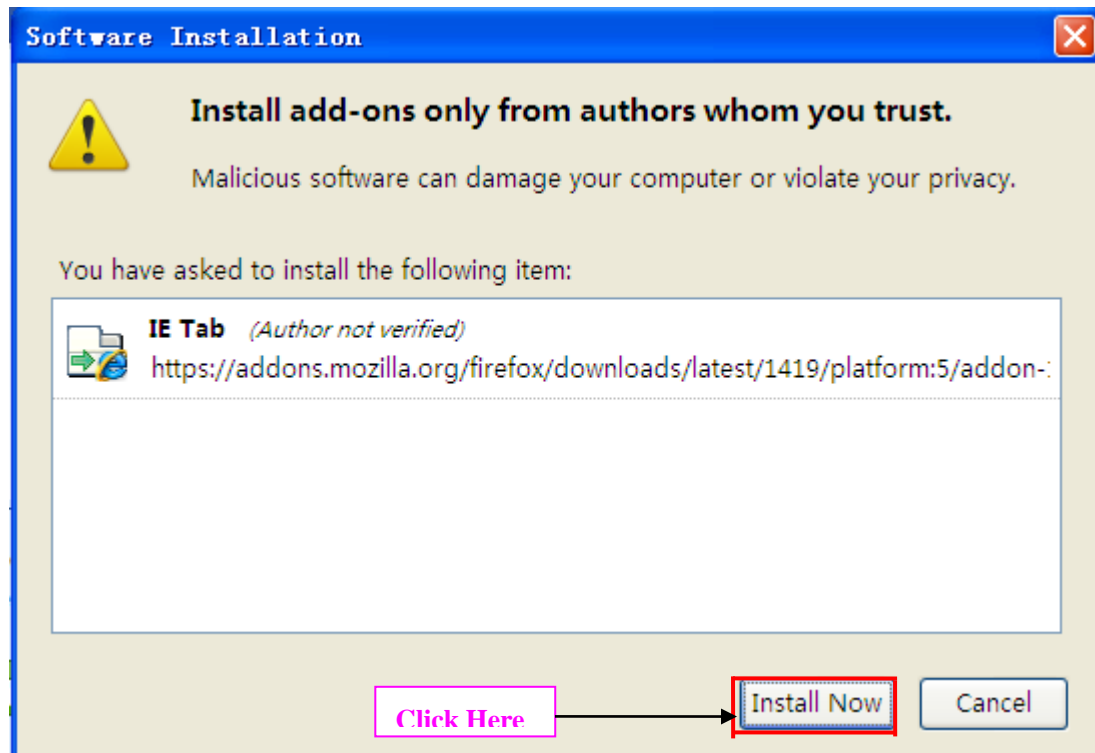

Firefox Operation manual

1. Open firefox browser, go to <https://addons.mozilla.org/zh-CN/firefox/addon/ie-tab/> to download activeX, see below pic.

2. Pls go to Tools->IE Tab Options

Then add your dvr ip address,see below