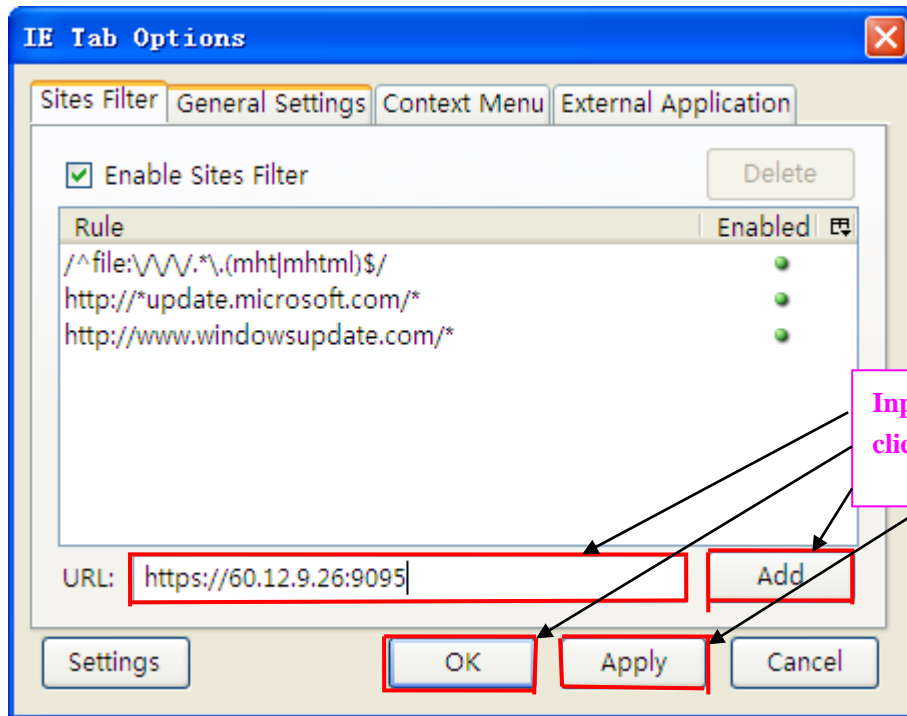

Firefox Operation manual

1. Open firefox browser, go to <https://addons.mozilla.org/zh-CN/firefox/addon/ie-tab/> to download activeX, see below pic.

2. Pls go to Tools->IE Tab Options

Then add your dvr ip address,see below

Then go to visit <http://60.12.9.26:9095/> , see below pic